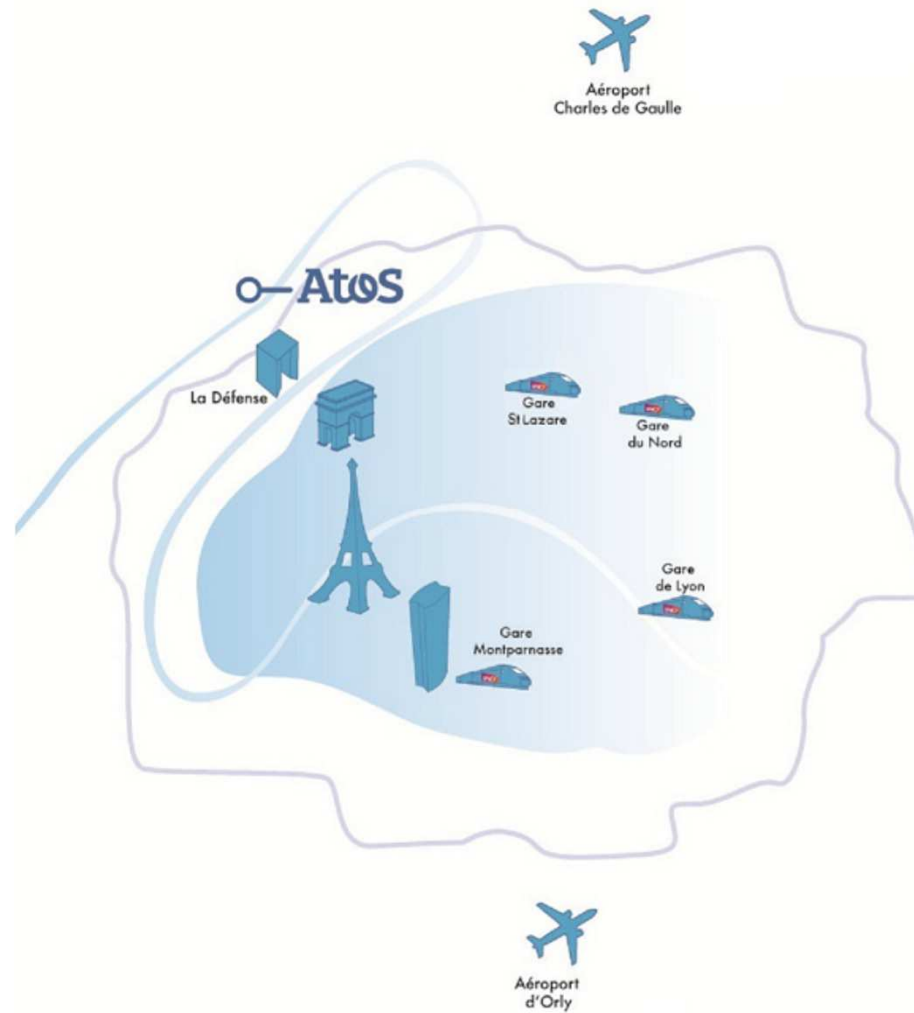

Campus Atos

Plan d'accès / *Access plan*

Atos - River Ouest - 80 Quai Voltaire - 95870 Bezons

Your business technologists. Powering progress

Atos

Atos in "Ile de France"

By car from the speedway A86,

- ▶ **From Paris Porte Maillot, La Défense, Nanterre,** follow Colombes, Saint-Denis, Cergy Pontoise
- ▶ **From Cergy-Pontoise,** follow Nanterre, La Défense, Paris-Porte Maillot
- ▶ Take the exit **2A ou 2** Colombes, Petit-Colombes, La Garenne-Colombes, Bezons
- ▶ At the crossroad with the Charles de Gaulle boulevard take Bezons bridge
- ▶ After the bridge, turn right at the quayside of the Seine, then take the left exit to River Ouest
- ▶ Or from Jean Jaurès street, turn right after McDonald's
- ▶ Parking access

By public transport (Tram T2)

▶ Tram T2

- From **Paris Porte de Versailles to Bezons via La Défense Grand Arche**
- **From 5:30 am to 1am the following day**
 - From 7am à 10 am and from 4pm to 8 pm : trains are every 4' à 6'
 - From 10 am to 4 pm: train are every 9'
 - Before 7 am and after 8 pm : train are every 9' à 15'
 - After 10 pm : train are every 15'
 - After 11 am : a trains are every 20'

Please note that, if there is a problem with the Tramline T2, it is advisable to use the bus lines RATP 272, 367, 262 or the shuttle buses Atos/Savac.

Walking from the Tram Station to River Oust

By public bus (RATP)

► From **Argenteuil station (Transilien)**

- From the train station St-Lazare. The stop is located on the sidewalk of the Evangelical church located in front of the station at 29 Bld Karl Marx in Argenteuil