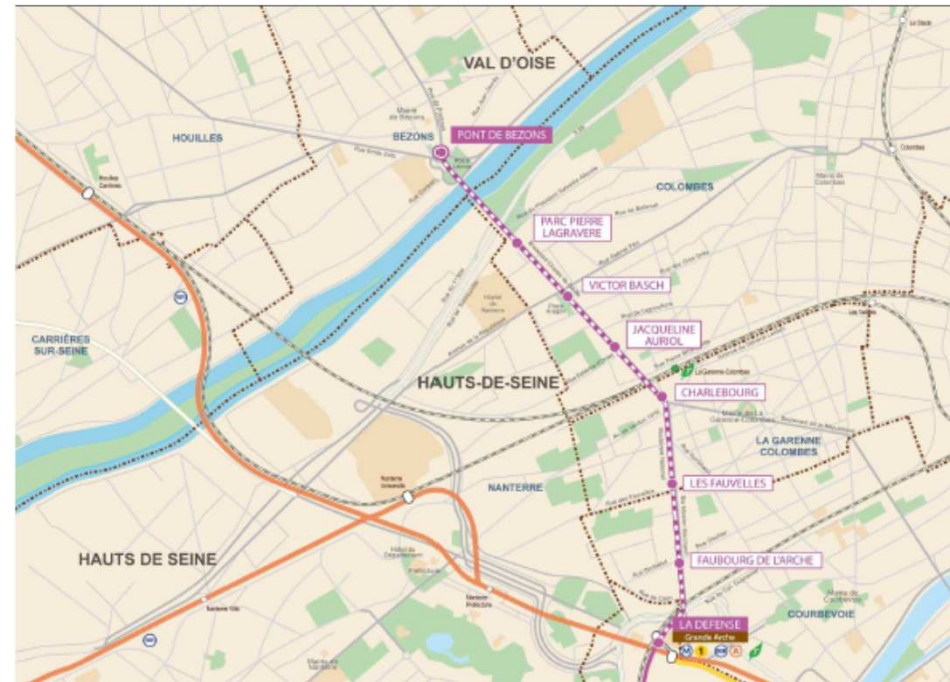

Campus Atos

Plan d'accès / *Access plan*

Atos - River Ouest - 80 Quai Voltaire - 95870 Bezons

Your business technologists. Powering progress

Atos

Atos in "Ile de France"

By car from the speedway A86,

- ▶ **From Paris Porte Maillot, La Défense, Nanterre,** follow Colombes, Saint-Denis, Cergy Pontoise
- ▶ **From Cergy-Pontoise,** follow Nanterre, La Défense, Paris-Porte Maillot
- ▶ Take the exit **2A ou 2** Colombes, Petit-Colombes, La Garenne-Colombes, Bezons
- ▶ At the crossroad with the Charles de Gaulle boulevard take Bezons bridge
- ▶ After the bridge, turn right at the quayside of the Seine, then take the left exit to River Ouest
- ▶ Or from Jean Jaurès street, turn right after McDonald's
- ▶ Parking access

By public transport (Tram T2)

▶ Tram T2

- From **Paris Porte de Versailles to Bezons via La Défense Grand Arche**
- **From 5:30 am to 1am the following day**
 - From 7am à 10 am and from 4pm to 8 pm : trains are every 4' à 6'
 - From 10 am to 4 pm: train are every 9'
 - Before 7 am and after 8 pm : train are every 9' à 15'
 - After 10 pm : train are every 15'
 - After 11 am : a trains are every 20'

RATP 272

Argenteuil /Sartrouville Station

RATP 367

Rueil (RER A) station / Pont de Bezons via Nanterre Université

By public bus (RATP)

RATP 262

Maisons-Laffitte (RER A) / Pont de Bezons

By shuttle service from Argenteuil

► From **Argenteuil station (Transilien)**

- From the train station St-Lazare. The stop is located on the sidewalk of the Evangelical church located in front of the station at 29 Bld Karl Marx in Argenteuil