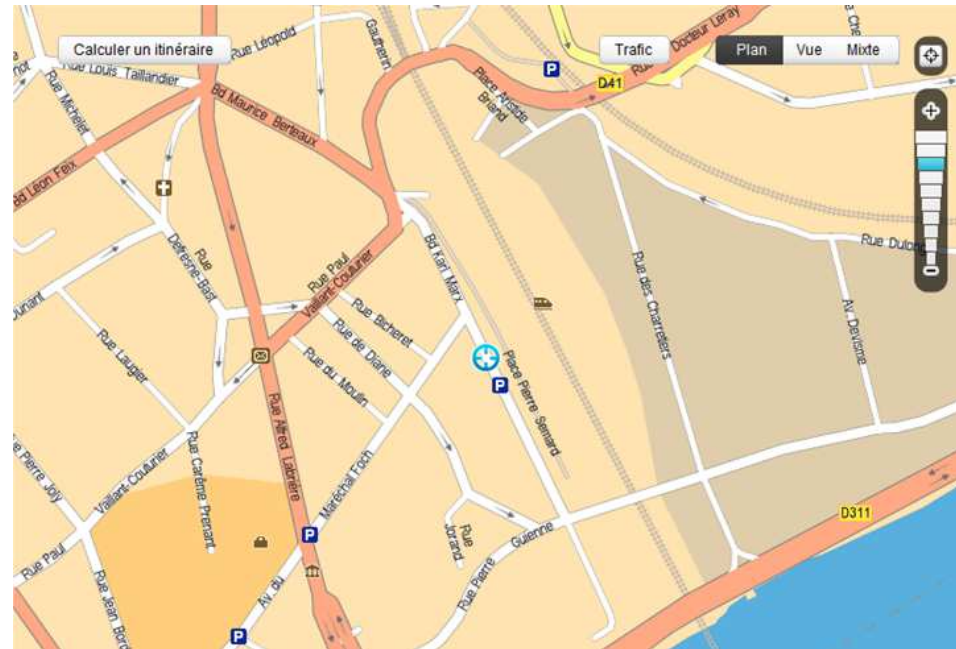

By shuttle service from Argenteuil

► From **Argenteuil station (Transilien)**

- From the train station St-Lazare. The stop is located on the sidewalk of the Evangelical church located in front of the station at 29 Bld Karl Marx in Argenteuil

* timetable at end of document