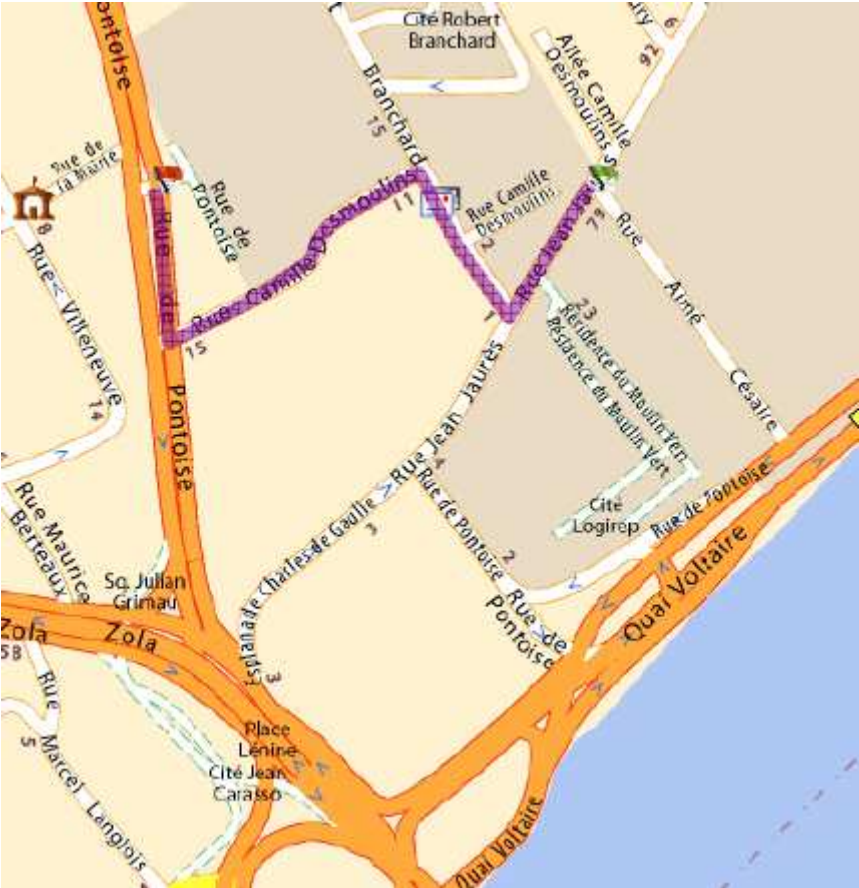

Walking from the Tram Station to River Oust