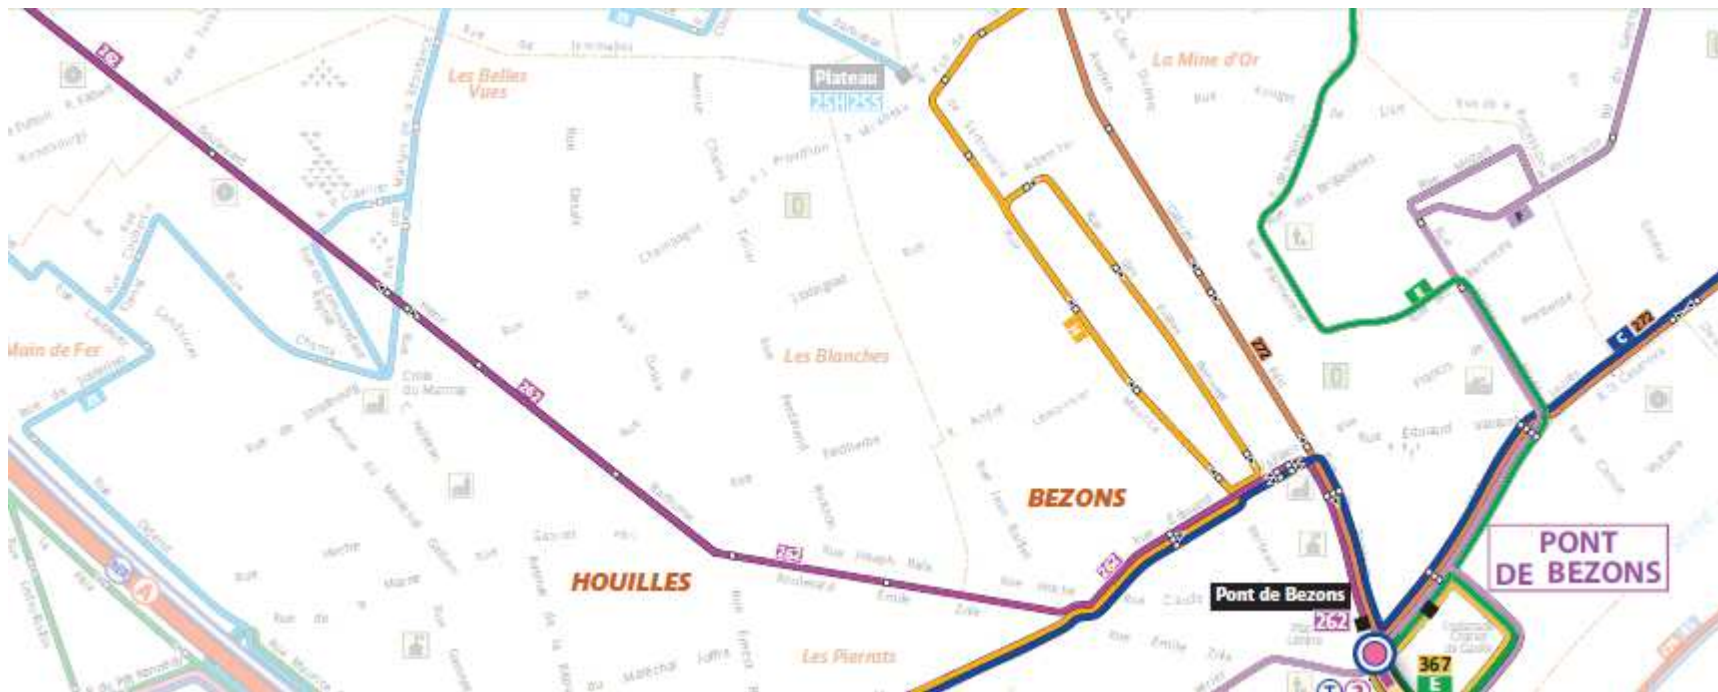

Campus Atos

Plan d'accès / *Access plan*

Atos - River Ouest - 80 Quai Voltaire - 95870 Bezons

Your business technologists. Powering progress

Atos

Atos in "Ile de France"

By car from the speedway A86,

- ▶ **From Paris Porte Maillot, La Défense, Nanterre,** follow Colombes, Saint-Denis, Cergy Pontoise
- ▶ **From Cergy-Pontoise,** follow Nanterre, La Défense, Paris-Porte Maillot
- ▶ Take the exit **2A ou 2** Colombes, Petit-Colombes, La Garenne-Colombes, Bezons
- ▶ At the crossroad with the Charles de Gaulle boulevard take Bezons bridge
- ▶ After the bridge, turn right at the quayside of the Seine, then take the left exit to River Ouest
- ▶ Or from Jean Jaurès street, turn right after McDonald's
- ▶ Parking access

By public transport (Tram T2)

▶ Tram T2

- From **Paris Porte de Versailles to Bezons via La Défense Grand Arche**
- **From 5:30 am to 1am the following day**
 - From 7am à 10 am and from 4pm to 8 pm : trains are every 4' à 6'
 - From 10 am to 4 pm: train are every 9'
 - Before 7 am and after 8 pm : train are every 9' à 15'
 - After 10 pm : train are every 15'
 - After 11 am : a trains are every 20'

RATP 272

Argenteuil /Sartrouville Station

RATP 367

Rueil (RER A) station / Pont de Bezons via Nanterre Université

By public bus (RATP)

RATP 262

Maisons-Laffitte (RER A) / Pont de Bezons

By shuttle service from Argenteuil

► From **Argenteuil station (Transilien)**

- From the train station St-Lazare. The stop is located on the sidewalk of the Evangelical church located in front of the station at 29 Bld Karl Marx in Argenteuil