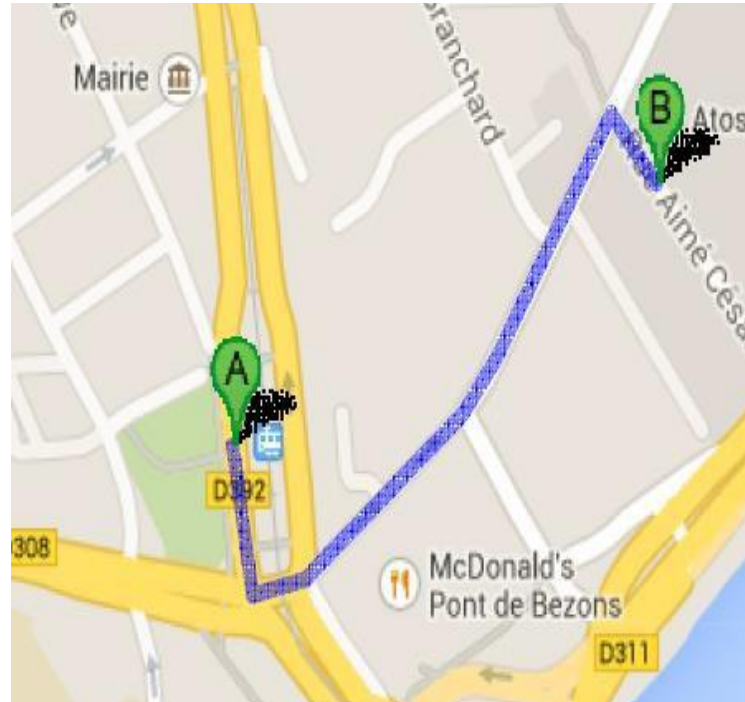

Campus Atos Access Plan

Atos – River Ouest – 80 Quai Voltaire – 95870 Bezons

Atos in "Ile de France"

By car from the speedway A86

From Paris Porte Maillot, La Défense, Nanterre, follow Colombes, Saint-Denis, Cergy Pontoise

After the bridge, turn right at the quayside of the Seine, then take the left exit to River Ouest

Or from Jean Jaurès street, turn right after McDonald's

Parking access

By public transport (Tram T2)

From **Paris Porte de Versailles to Bezons via La Défense Grand Arche**
From **5:30 am to 1am** the following day

Please note that, if there is a problem with the Tramline T2, it is advisable to use the bus lines RATP 272, 367, 262 or the shuttle buses Atos/Savac.

Walking from the Tram Station to River Ouest

By public bus (RATP)

From **Argenteuil station (Transilien)**

From the train station St-Lazare. The stop is located on the sidewalk of the Evangelical church located in front of the station at 29 Bld Karl Marx in Argenteuil