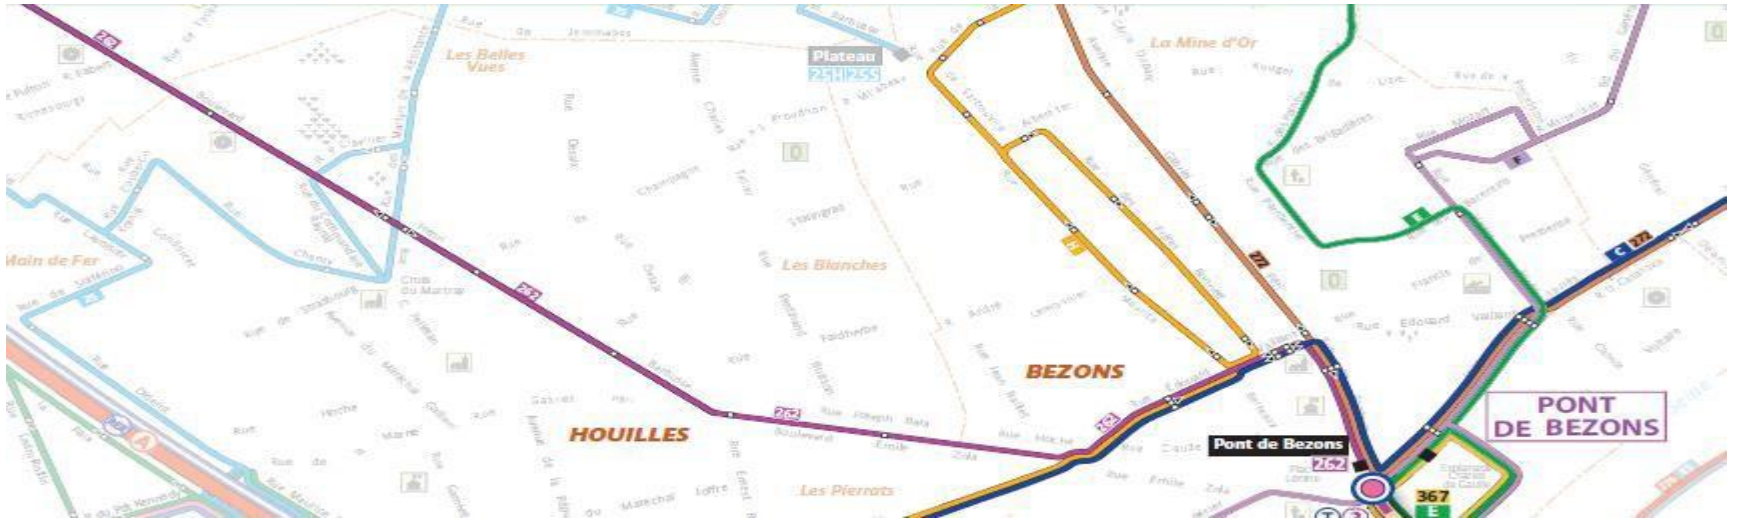

After the bridge, turn right at the quayside of the Seine, then take the left exit to River Ouest

Or from Jean Jaurès street, turn right after McDonald's

Parking access

By public transport (Tram T2)

From **Paris Porte de Versailles to Bezons via La Défense Grand Arche**
From **5:30 am to 1am** the following day

Please note that, if there is a problem with the Tramline T2, it is advisable to use the bus lines RATP 272, 367, 262 or the shuttle buses Atos/Savac.

Walking from the Tram Station to River Ouest

By public bus (RATP)

RATP 272

Argenteuil /Sartrouville Station

RATP 367

Rueil (RER A)
station / Pont de Bezons
via Nanterre Université

By public bus (RATP)

RATP 262

Maisons-Laffitte (RER A) / Pont de Bezons

By shuttle service from Argenteuil

From **Argenteuil station (Transilien)**

From the train station St-Lazare. The stop is located on the sidewalk of the Evangelical church located in front of the station at 29 Bld Karl Marx in Argenteuil