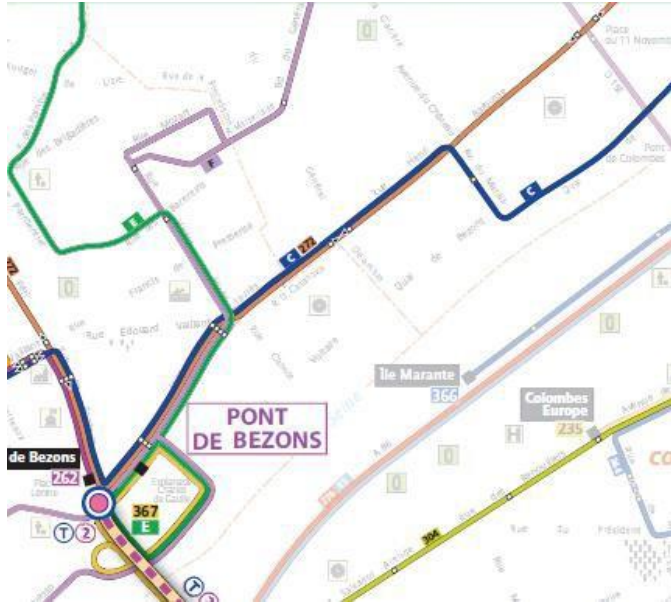

After the bridge, turn right at the quayside of the Seine, then take the left exit to River Ouest

Or from Jean Jaurès street, turn right after McDonald's

Parking access

By public transport (Tram T2)

From **Paris Porte de Versailles to Bezons via La Défense Grand Arche**
From **5:30 am to 1am** the following day

Please note that, if there is a problem with the Tramline T2, it is advisable to use the bus lines RATP 272, 367, 262 or the shuttle buses Atos/Savac.

Walking from the Tram Station to River Ouest

By public bus (RATP)

RATP 272

Argenteuil /Sartrouville Station

RATP 367

Rueil (RER A)
station / Pont de Bezons
via Nanterre Université

By public bus (RATP)

RATP 262

Maisons-Laffitte (RER A) / Pont de Bezons

By shuttle service from Argenteuil

From **Argenteuil station (Transilien)**

From the train station St-Lazare. The stop is located on the sidewalk of the Evangelical church located in front of the station at 29 Bld Karl Marx in Argenteuil