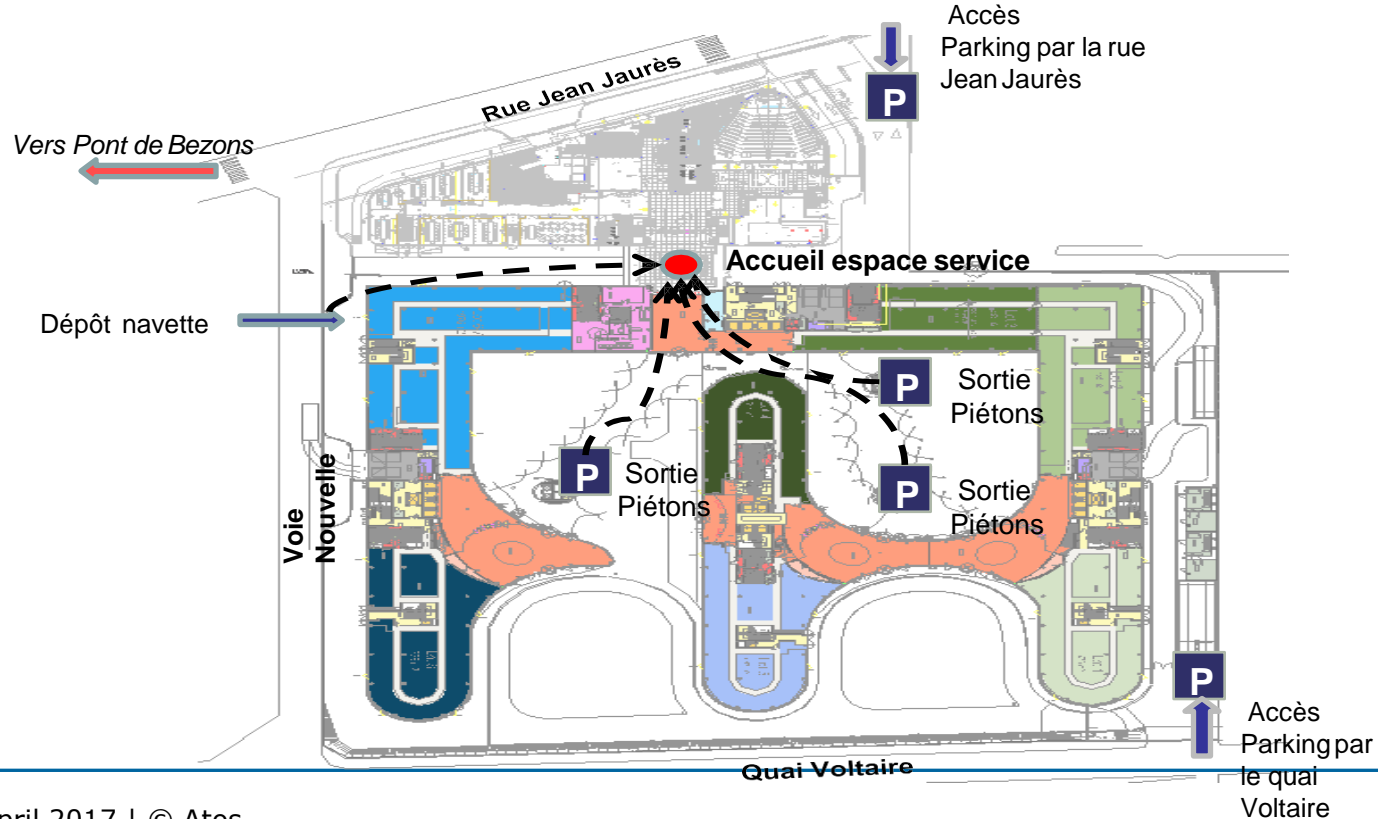

Inside River Ouest