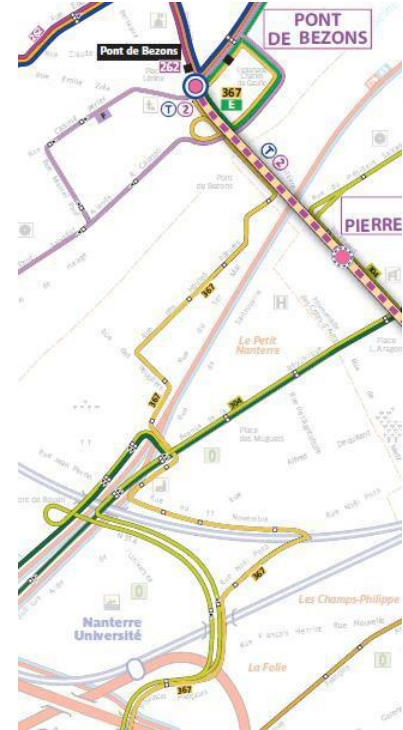

After the bridge, turn right at the quayside of the Seine, then take the left exit to River Ouest

Or from Jean Jaurès street, turn right after McDonald's

Parking access

By public transport (Tram T2)

From **Paris Porte de Versailles to Bezons via La Défense Grand Arche**
From **5:30 am to 1am** the following day

Please note that, if there is a problem with the Tramline T2, it is advisable to use the bus lines RATP 272, 367, 262 or the shuttle buses Atos/Savac.

Walking from the Tram Station to River Ouest

By public bus (RATP)

RATP 272

Argenteuil /Sartrouville Station

RATP 367

Rueil (RER A)
station / Pont de Bezons
via Nanterre Université

By public bus (RATP)

RATP 262

Maisons-Laffitte (RER A) / Pont de Bezons

By shuttle service from Argenteuil

From **Argenteuil station (Transilien)**

From the train station St-Lazare. The stop is located on the sidewalk of the Evangelical church located in front of the station at 29 Bld Karl Marx in Argenteuil