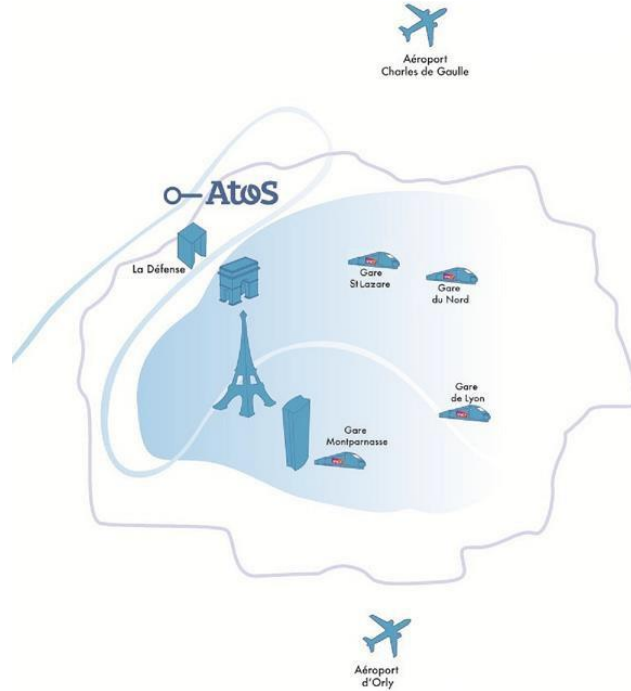

Campus Atos Access Plan

Atos – River Ouest – 80 Quai Voltaire – 95870 Bezons

Atos in "Ile de France"

By car from the speedway A86

From Paris Porte Maillot, La Défense, Nanterre, follow Colombes, Saint-Denis, Cergy Pontoise

From Cergy-Pontoise, follow Nanterre, La Défense, Paris-Porte Maillot

Take the exit **2A ou 2** Colombes, Petit-Colombes, La Garenne-Colombes, Bezons

At the crossroad with the Charles de Gaulle boulevard take Bezons bridge

After the bridge, turn right at the quayside of the Seine, then take the left exit to River Ouest

Or from Jean Jaurès street, turn right after McDonald's

Parking access

By public transport (Tram T2)

From **Paris Porte de Versailles to Bezons via La Défense Grand Arche**
From **5:30 am to 1am** the following day

From **Argenteuil station (Transilien)**

From the train station St-Lazare. The stop is located on the sidewalk of the Evangelical church located in front of the station at 29 Bld Karl Marx in Argenteuil